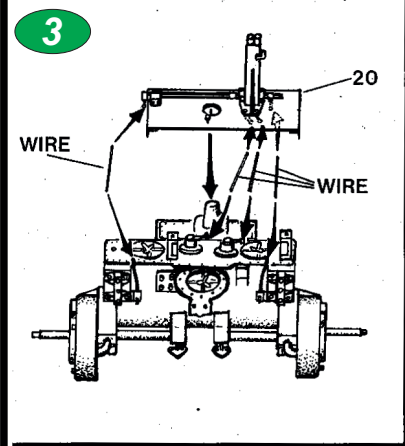

Pohled shora
From above