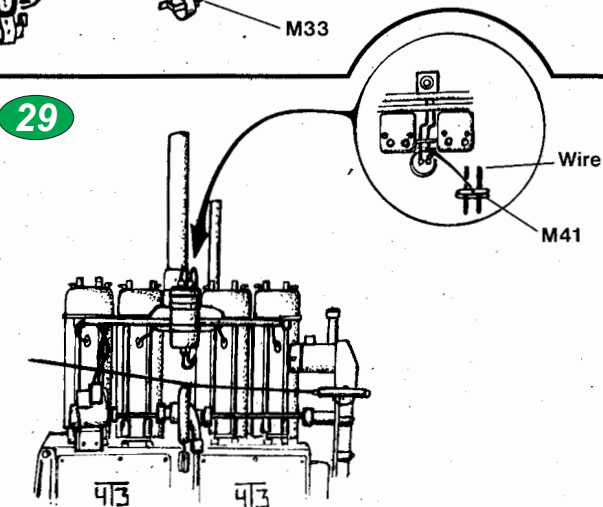

27

28

29

30

063

plusmodel

1/35

Stalinets S-60

Historie:

Pásový traktor Stalinets S-60 byl upravenou kopií amerického traktoru Caterpillar 60 vyráběného v letech 1925-1933. Byl vyráběn v bývalém Sovětském svazu od roku 1933 v Čeljabinském traktorovém závodě. Byl poháněn motorem o výkonu 60 k.s., který používal palivo „ligroin“. Původně zemědělský traktor byl za války používán Rudou armádou jako dělostřelecký tahač. Vzhledem k snadné údržbě a dobré průchodnosti terénem byly ukořistěné traktory používány Německou Wehrmacht.

Barevné schéma:

Celý traktor je v barvě zelené khaki bez dalších doplňků. Je velmi pravděpodobné, že stroje používané v německé armádě byly přestříkány barvou Panzer Grau.

History:

Crawler tractor Stalinets S-60 was modified copy of American Caterpillar 60 tractor produced in the 1925-1933 period. S-60 was produced in the former Soviet Union since 1933 in The Tractor Plant of Chelyabinsk. Tractor was powered by 60HP engine using so called „Ligroin“ fuel. Red Army used this originally agricultural tractor as an artillery towing tractor during WW2. With regards to the simple maintenance and cross-country abilities, German Wehrmacht used the captured tractors.

Color scheme:

The tractor was painted in Khaki Green overall. It is presumable, that by German captured tractors were sprayed in Panzer Grau color

Při stavbě postupujte podle instrukčních obrázků.

Follow the instruction drawings the assembly.

Upozornění: Během opravování může vznikat prach, který může dráždit dýchací cesty. Používejte ochranu očí při odstraňování kovových dílů.

Notice: Machining can produce dust which can be irritating to the respiratory tract. Metal parts should be cut off using protection eyesight.